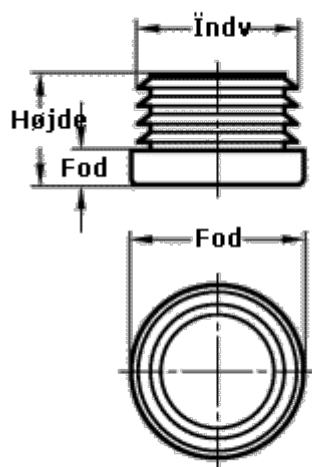

# Data Sheet

Article number: 20991D32

Description: E+G tube end plug  
GN 991-D32

## Measures

---

Foot diameter	= 32mm
Foot length	= 5mm
Height	= 16mm
Internal tube diameter	= ,5mm